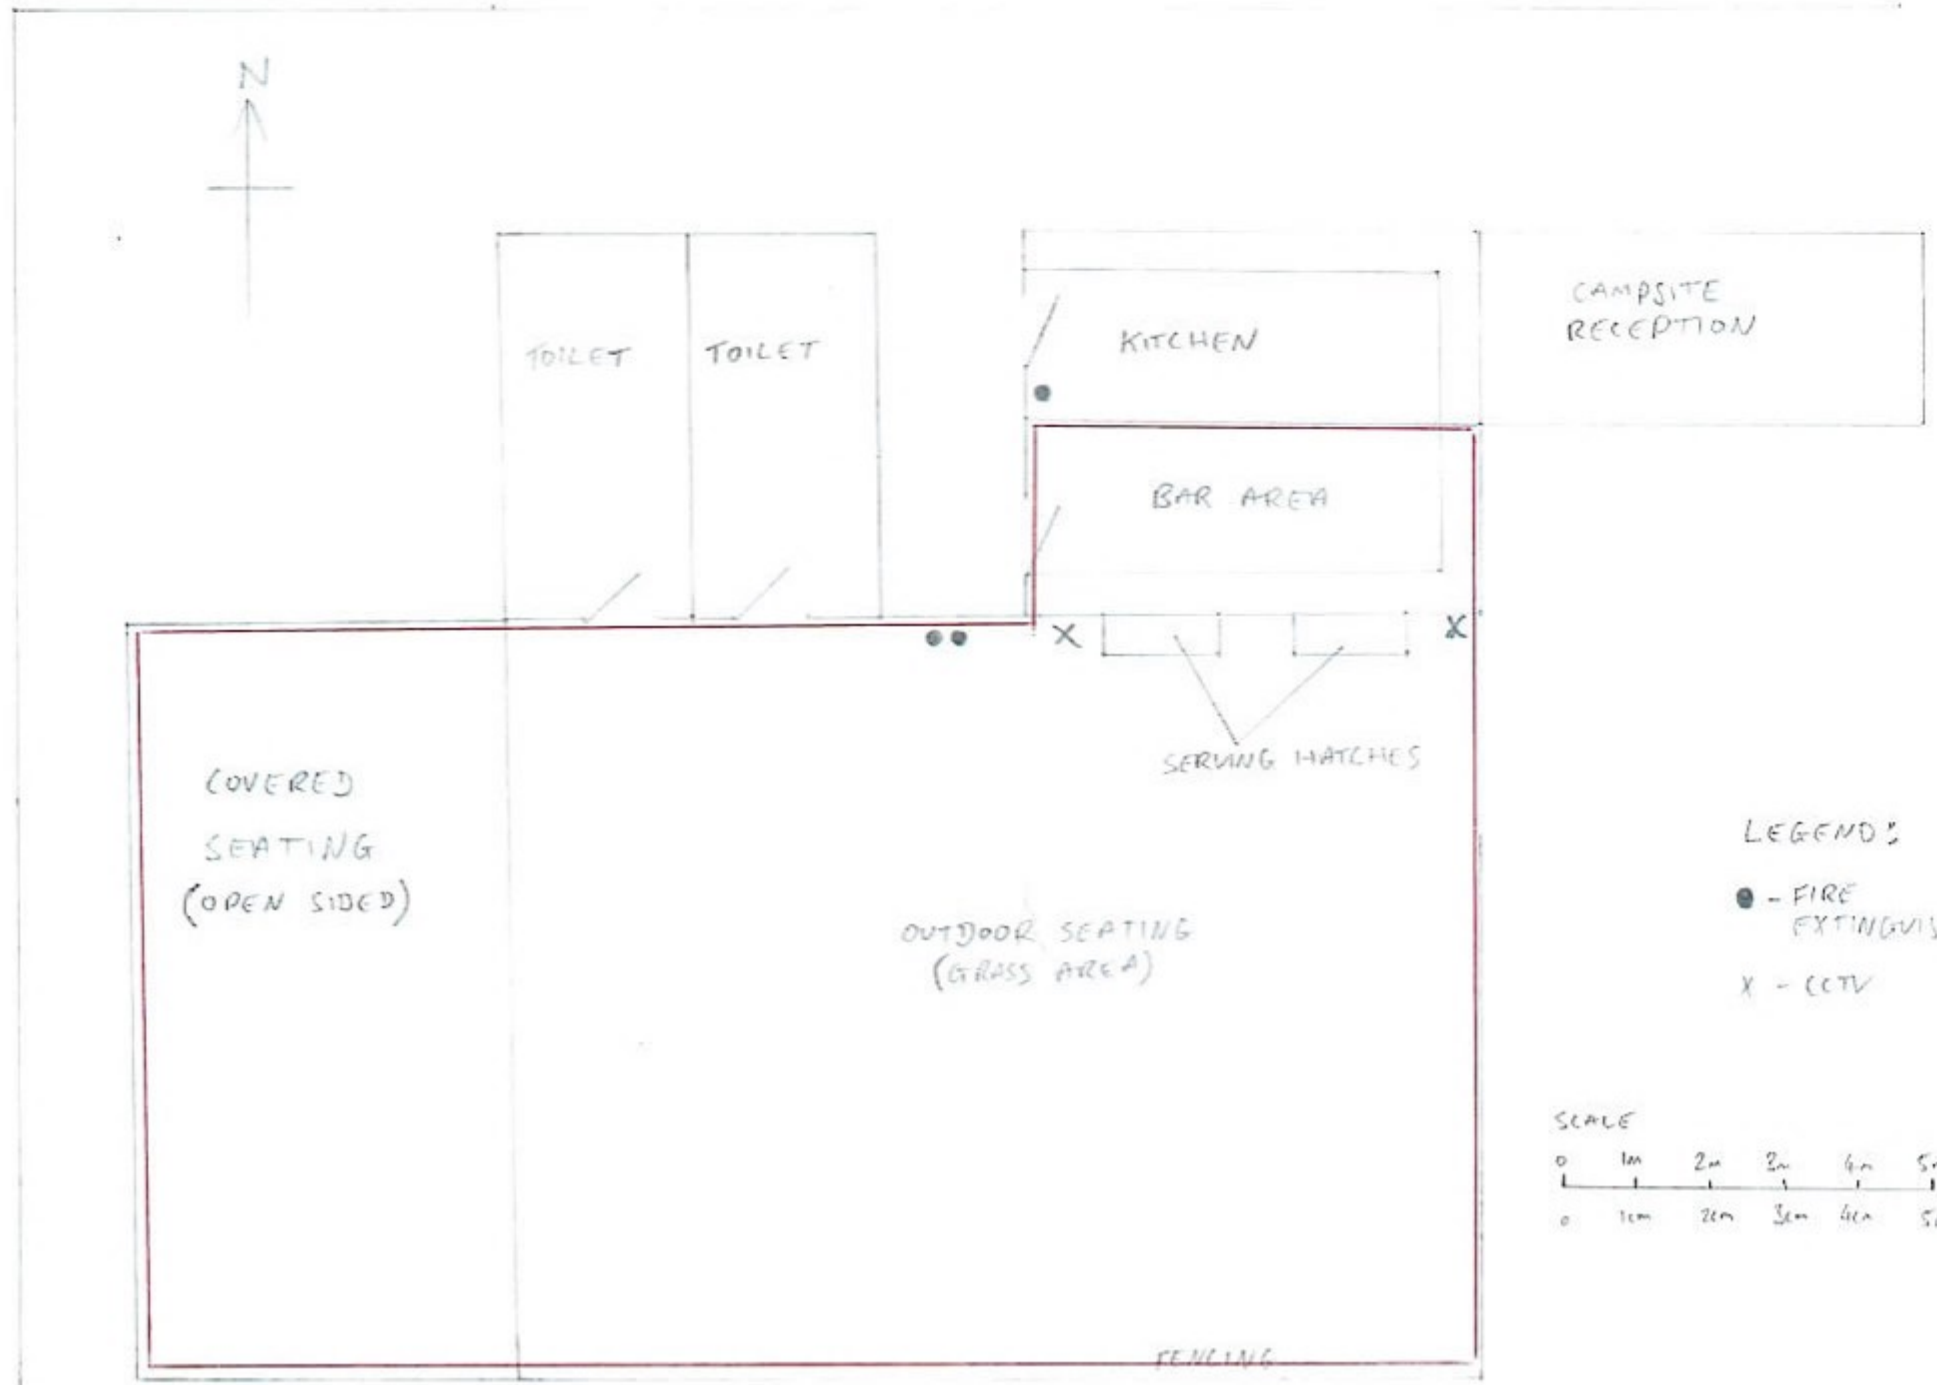

HM Land Registry
Official copy of
title plan

Title number **DN738187**
Ordnance Survey map reference **SS4339NW**
Scale **1:1250 enlarged from 1:2500**
Administrative area **Devon : North Devon**

© Crown copyright and database rights 2022 Ordnance Survey 100026316. You are not permitted to copy, sub-license, distribute or sell any of this data to third parties in any form.

BOUNDARY HEDGE.

BOUNDARY HEDGE

LEGEND:

- - FIRE EXTINGUISHER
- X - CCTV

SCALE