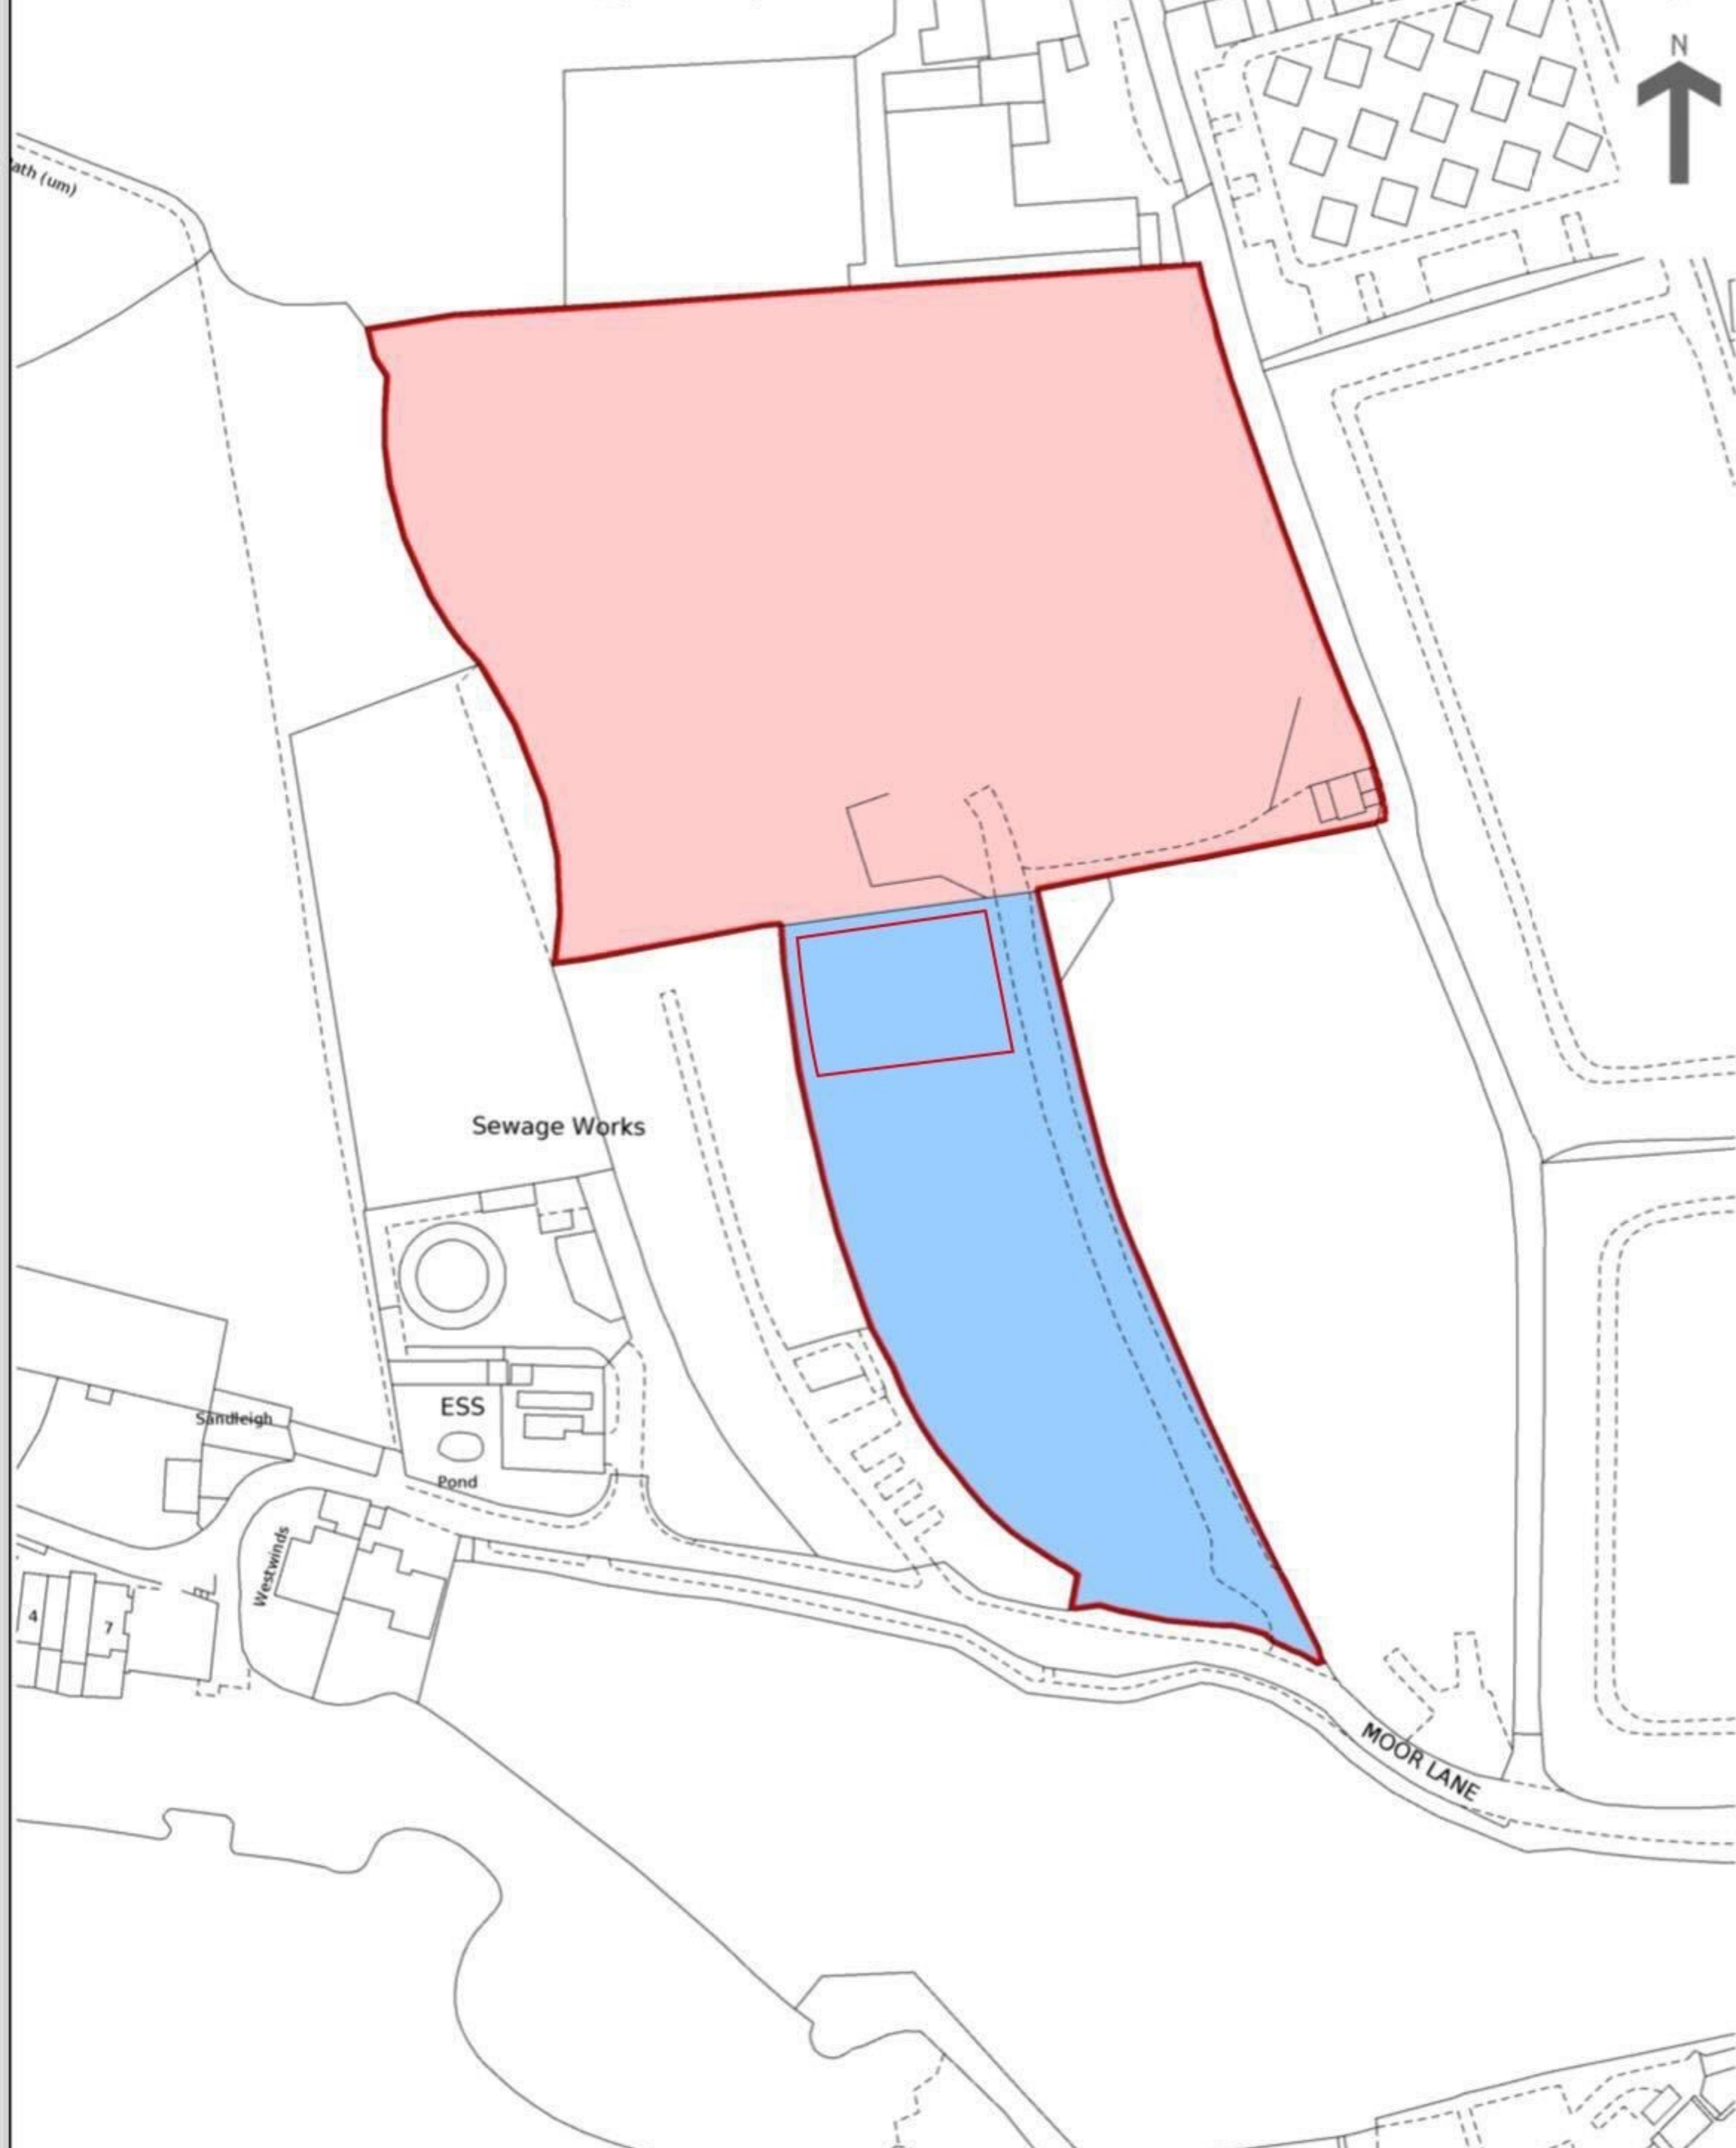

HM Land Registry
Official copy of
title plan

Title number **DN738187**
Ordnance Survey map reference **SS4339NW**
Scale **1:1250 enlarged from 1:2500**
Administrative area **Devon : North Devon**

© Crown copyright and database rights 2022 Ordnance Survey 100026316. You are not permitted to copy, sub-license, distribute or sell any of this data to third parties in any form.

BOUNDARY HEDGE.

BOUNDARY HEDGE

LEGEND:

- - FIRE EXTINGUISHER
- X - CCTV

SCALE